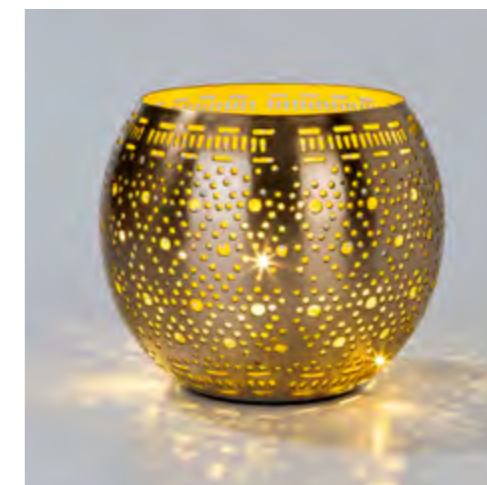

GLOB-LANTERN
Gold lantern with LED lights
Inner 2