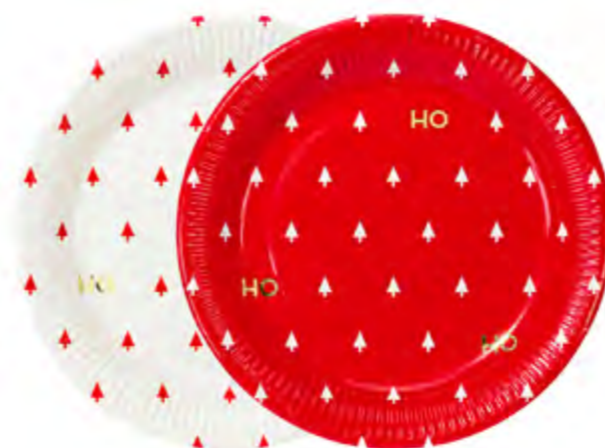

HO-PLATEV2
Paper plates
8pk
23cm
Inner 12